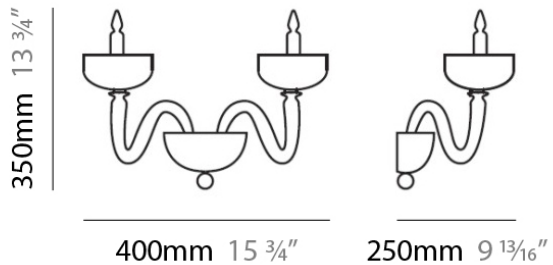

UFFIZI SURFACE

D83222

GENERAL

Series: Uffizi
Brand: Panzeri
Division: Design
Mounting Type: Surface
Mounting Location: Wall
Subcategory: Ambient

PHYSICAL

Shape: Abstract
Length (mm): 400
Length (in): 15 3/4
Height (mm): 350
Height (in): 13 3/4
Extension (mm): 250
Extension (in): 9 3/4
Light Distribution: Omnidirectional
Diffuser: White Blown Glass
Fixture Finish: Chrome
Fixture Material: Glass / Aluminum

ELECTRICAL

Number of Lamps: 2
Lamp Type: LED Retrofit
Lamp Shape: T4
Bulb Included: Bulb Not Included
Max. Wattage Per Lamp (W): 3W
Lamp Base: G9
Input Voltage (V): 120

LED

Nominal Lumen (lm): 1300lm

OPTICAL

RATINGS AND CERTIFICATIONS

Certified By: Certified for North American Standards
IP rating: IP20