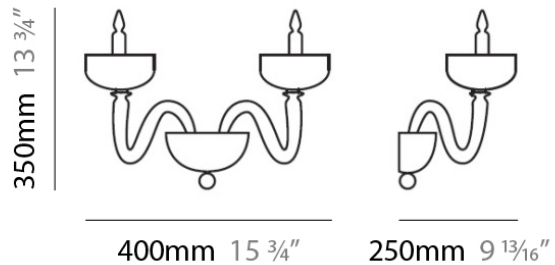

D83225

PROJECT	
TYPE	
NOTES	
QUANTITY	
DATE	

GENERAL

Series: Uffizi
Brand: Panzeri
Division: Design
Mounting Type: Surface
Mounting Location: Wall
Subcategory: Ambient

PHYSICAL

Shape: Abstract
Length (mm): 400
Length (in): 15 3/4
Height (mm): 350
Height (in): 13 3/4
Extension (mm): 250
Extension (in): 9 3/4
Light Distribution: Omnidirectional
Weight (kg): 3.6
Weight (lbs): 8
Diffuser: Amber Blown Glass
Fixture Finish: Chrome
Fixture Material: Glass / Aluminum

ELECTRICAL

Number of Lamps: 2
Lamp Type: LED Retrofit
Lamp Shape: T4
Bulb Included: Bulb Not Included
Total Output Wattage (W): 10
Max. Wattage Per Lamp (W): 5
Lamp Base: G9
Input Voltage (V): 120

LED

OPTICAL

RATINGS AND CERTIFICATIONS

Certified By: CSA Certified to UL and CSA Standards
IP rating: IP20